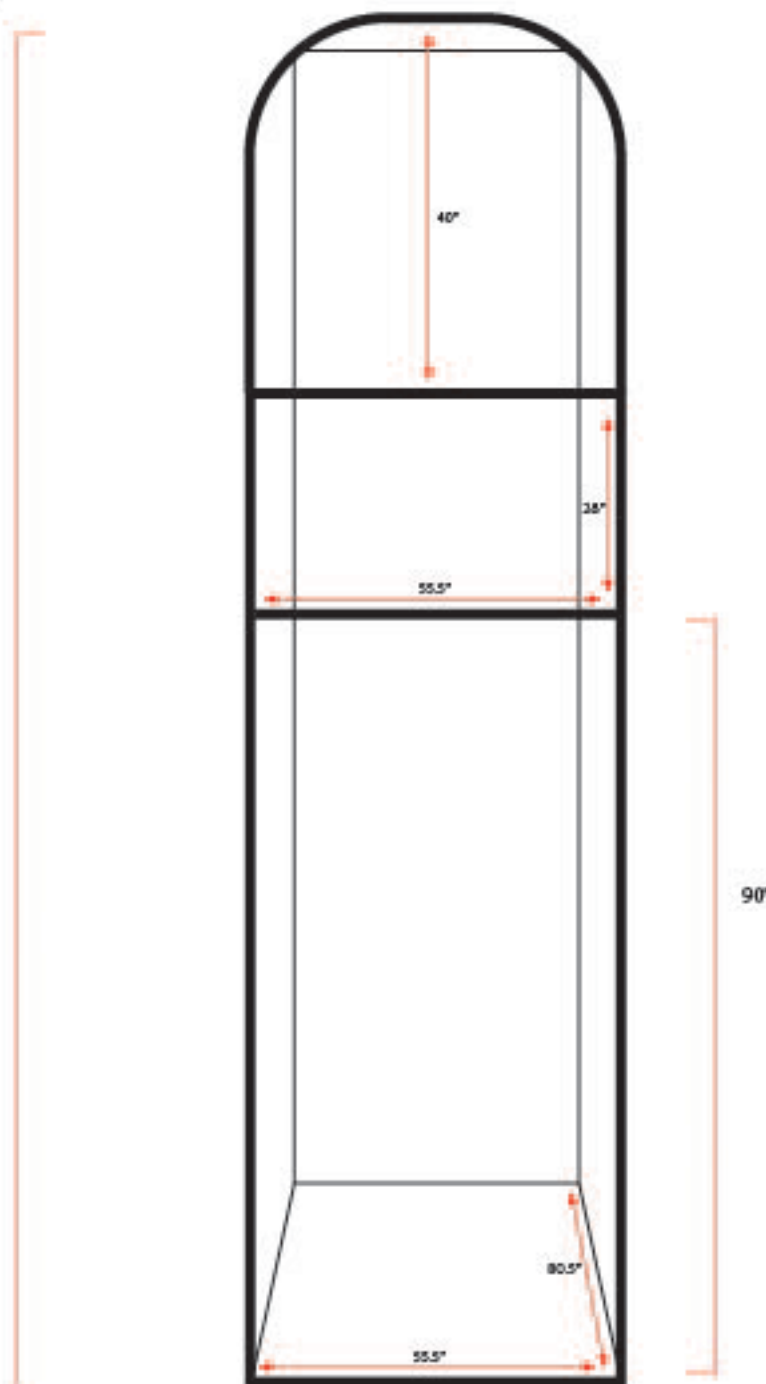

MCBA Outlook Gallery Window Measurements

14'

Back Wall Measurements: 50" w x 172" tall

Floor Measurements: 50" w x 76" l

Window Measurements, interior: 168" x 55.5"

Black window
frame width: 1.75"